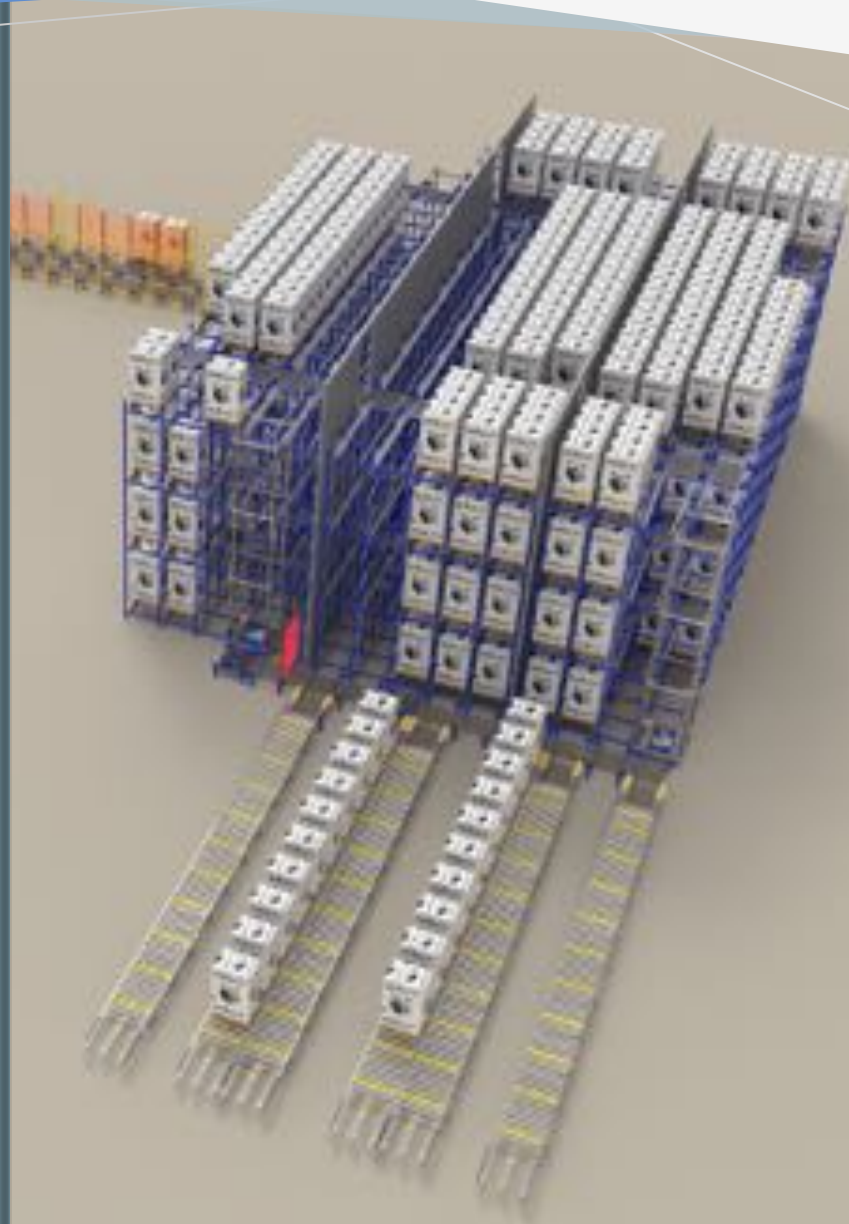

2D-Shuttle System

Modular, flexible and scalable logistical concept

2D-Shuttles ride under the benches and don't take up growing space

2D-Shuttles can drive to where the work is, so less fixed automation in the greenhouse

No investment needed to change the flow in the greenhouse

iCube

Lightweight frame using standardized components

Modular design concept for warehouse size and capacity/speed

Fully automatic using just the 3D-Carriers and Vertical Transporters

Maximum space usage when compared to other automated solutions

greencube[®]
vertical cultivation system

Combining the brilliant iCube design with ebb- and flood benches in order to create the first truly sustainable automatic vertical farming system

Maximum space usage

Standardized components

Modular and scalable design

Flexible system capacity for
production peaks

Fully automatic using just
3D-Carriers and Lifts