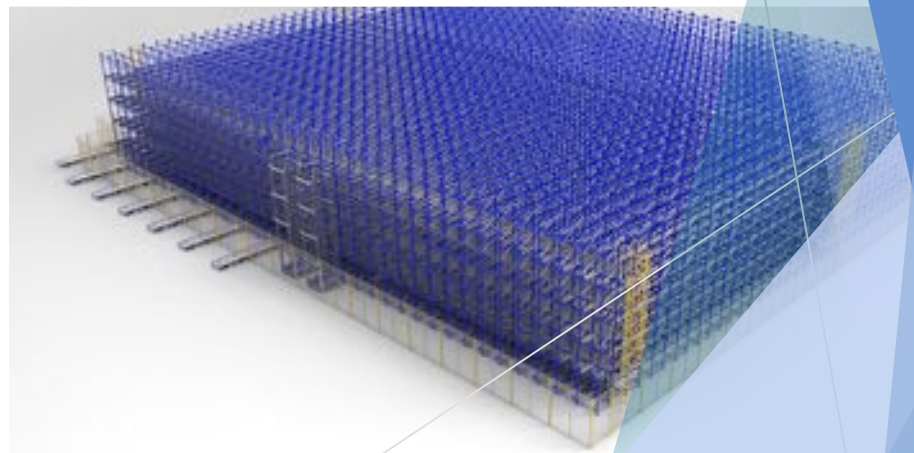

Cultivation Systems | Warehouse Automation | Vertical Farming