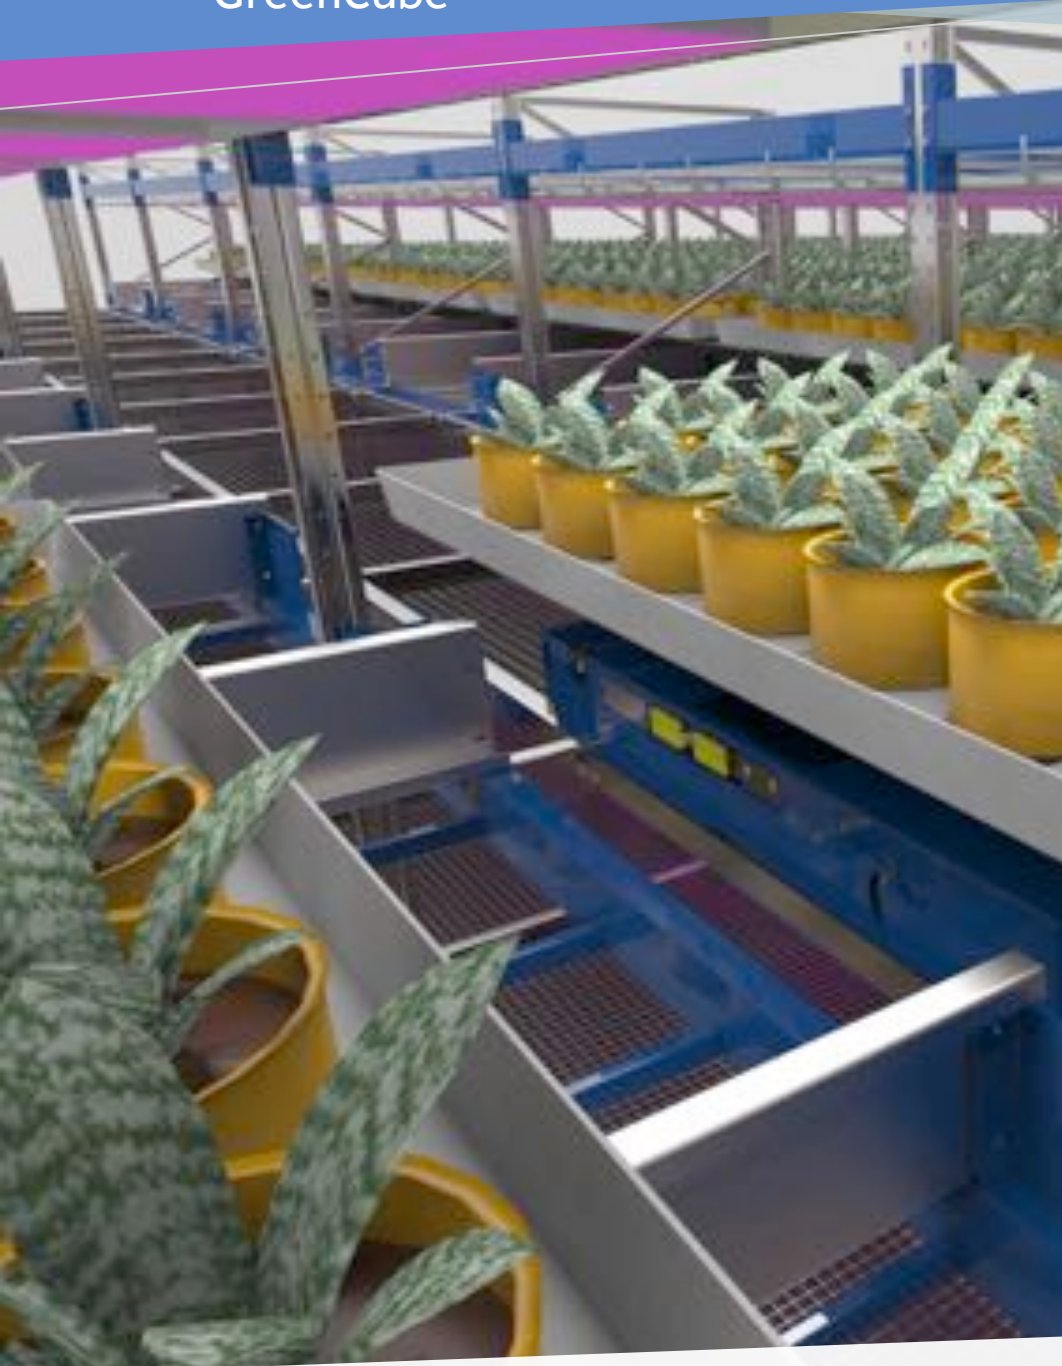

2D-Shuttle System

Modular, flexible and scalable logistical concept

2D-Shuttles ride under the benches and don't take up growing space

2D-Shuttles can drive to where the work is, so less fixed automation in the greenhouse

No investment needed to change the flow in the greenhouse

iCube

Lightweight frame using standardized components

Modular design concept for warehouse size and capacity/speed

Fully automatic using just the 3D-Carriers and Vertical Transporters

Maximum space usage when compared to other automated solutions

greencube[®]
vertical cultivation system

Combining the brilliant iCube design with ebb- and flood benches in order to create the first truly sustainable automatic vertical farming system