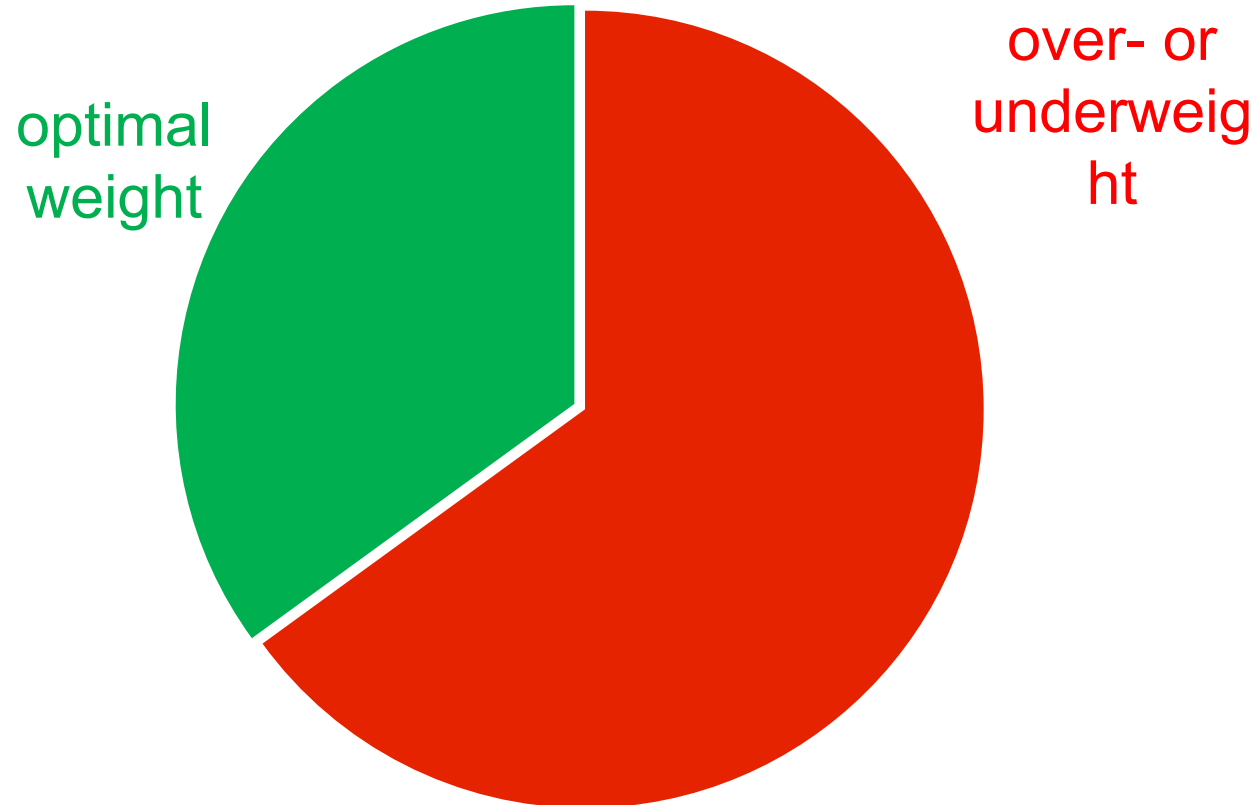

WUGGL

=

Weigh Pigs  
the Easy  
Way.

Sell pigs per year (without measuring the weight)

**Average contribution margin loss:  
- € 3,72 / animal**

- High effort
- Stress for animals
- Precise weight determination

- High effort
- Stress for animals
- Unprecise weight determination

- Low effort
- Low stress for animals
- Unprecise weight determination

## WUGGL One

- Optical weight determination
- Accuracy: **98 %**
- Easy and fast use
- outdoor/indoor