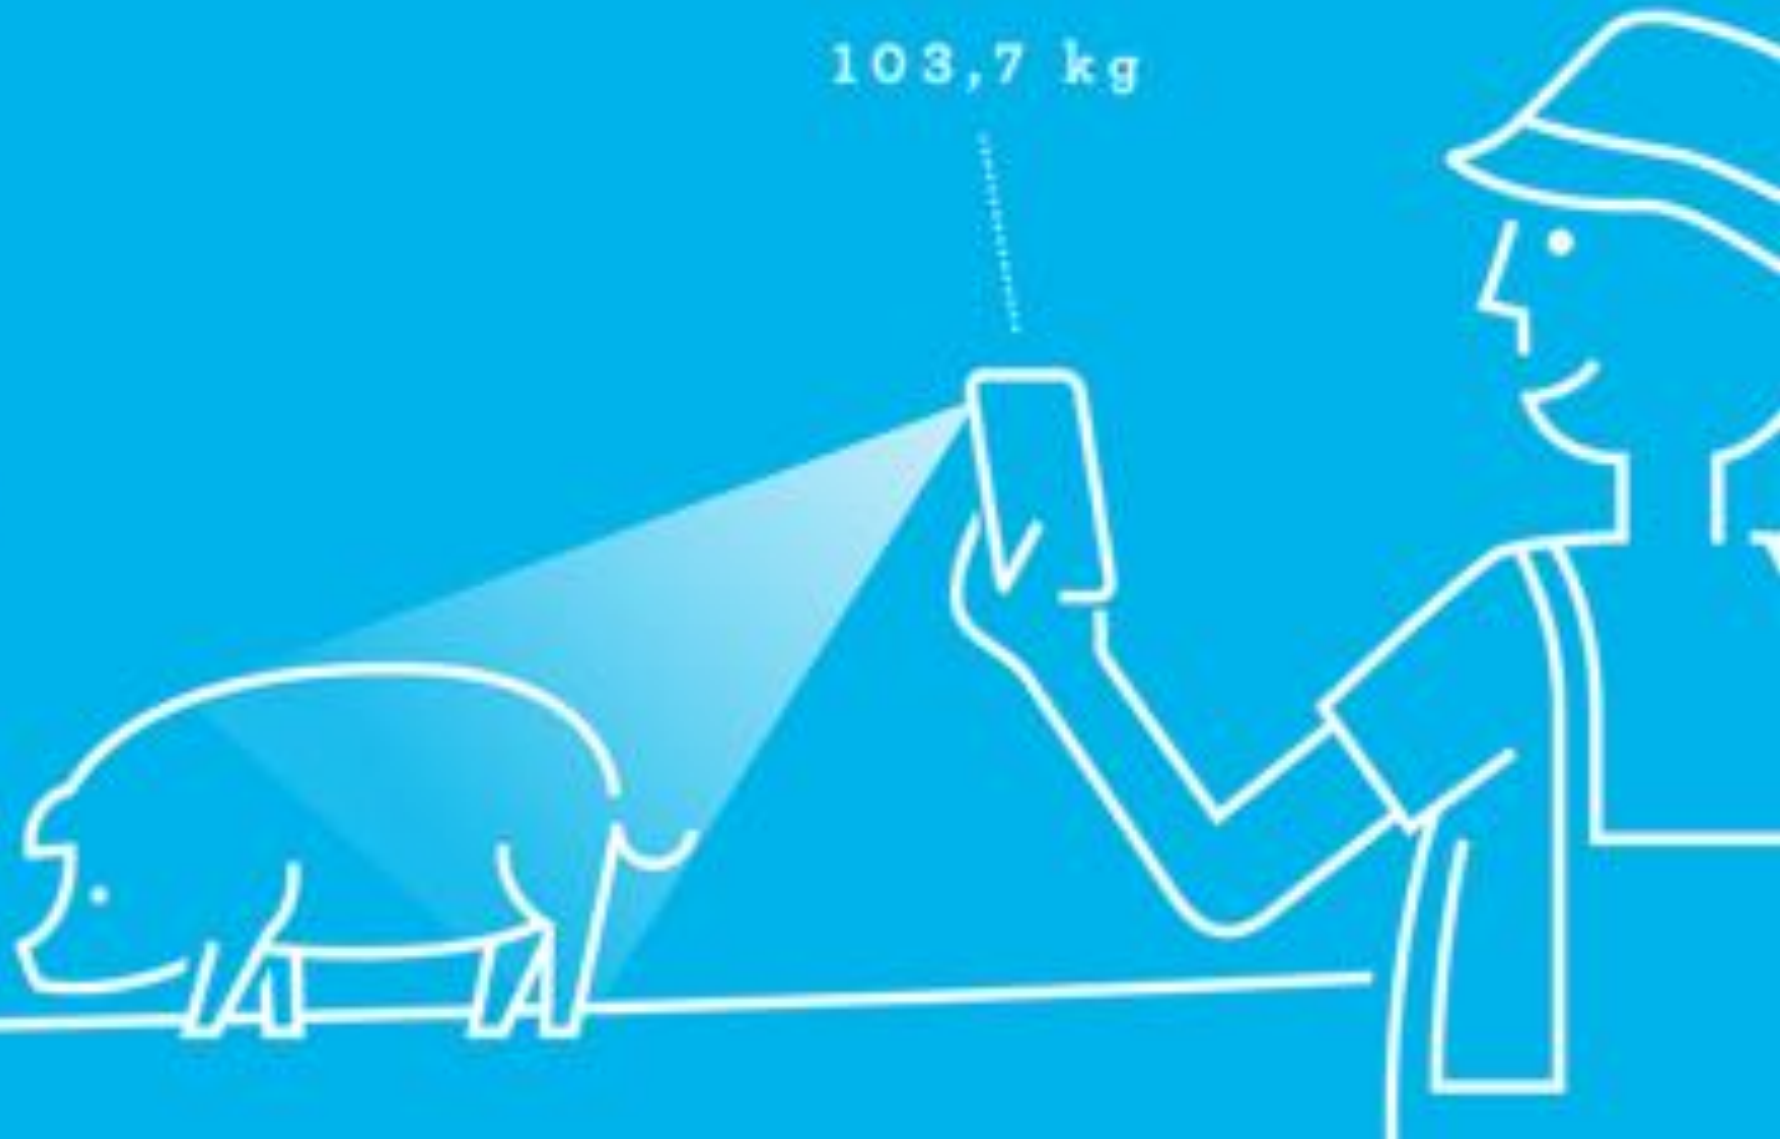

WUGGL

=

Weigh Pigs  
the Easy  
Way.

Sell pigs per year (without measuring the weight)

**Average contribution margin loss:  
- € 3,72 / animal**

- High effort
- Stress for animals
- Precise weight determination

- High effort
- Stress for animals
- Unprecise weight determination

- Low effort
- Low stress for animals
- Unprecise weight determination

## WUGGL One

- Optical weight determination
- Accuracy: **98 %**
- Easy and fast use
- outdoor/indoor

## Optimized for requirements in live stock farming:

- One hand use (left- or right-hand)
- 25 mm case-thickness to prevent fall through slatted floors
- No damage through fall from 1,3 m
- Cleanable under running water (IP 66)
- Disinfectable
- Strong battery (400 measurements)
- Case resistant against gases